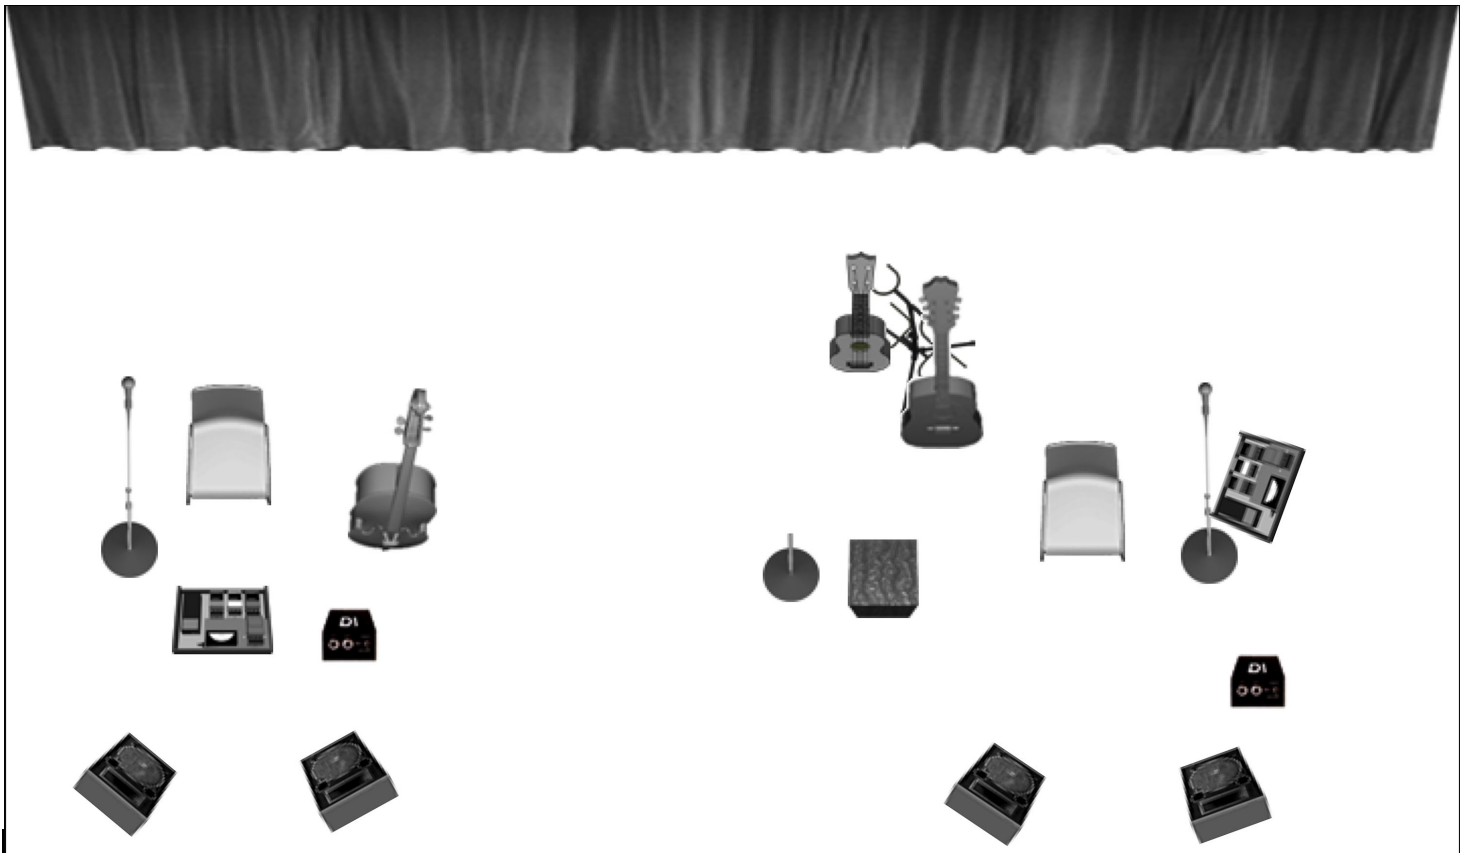

**The Two's - Stage Plot WITHOUT Foot Drums**

Contact: Suki Kuehn 504-312-3233

thetwosnola@gmail.com

INPUT	INSTRUMENT	EQUIPMENT	MONITORS
<b>RUBY</b>			
1	Vocal mic	- 1 SM58 & stand (from band) - 1 XLR out from vocal FX	<b>Ruby Monitor</b> 1. Vocal 2. Guitar 3. Cello 4. Cajon 5. Suki Talk mic
2	Guitar	- DI	
3	Cajon (1 song)	- 1 Beta 58 (from band) - 1 XLR out	
<b>SUKI</b>			<b>Suki Monitor</b> 1. Cello/ Suki talk mic 2. Guitar 3. Ruby Vocal
4	Cello	- DI (from band) **NEEDS FANTOM POWER**	
5	Vocal mic (Talk only)	- SM58 & Stand (from band) - 1 XLR out	