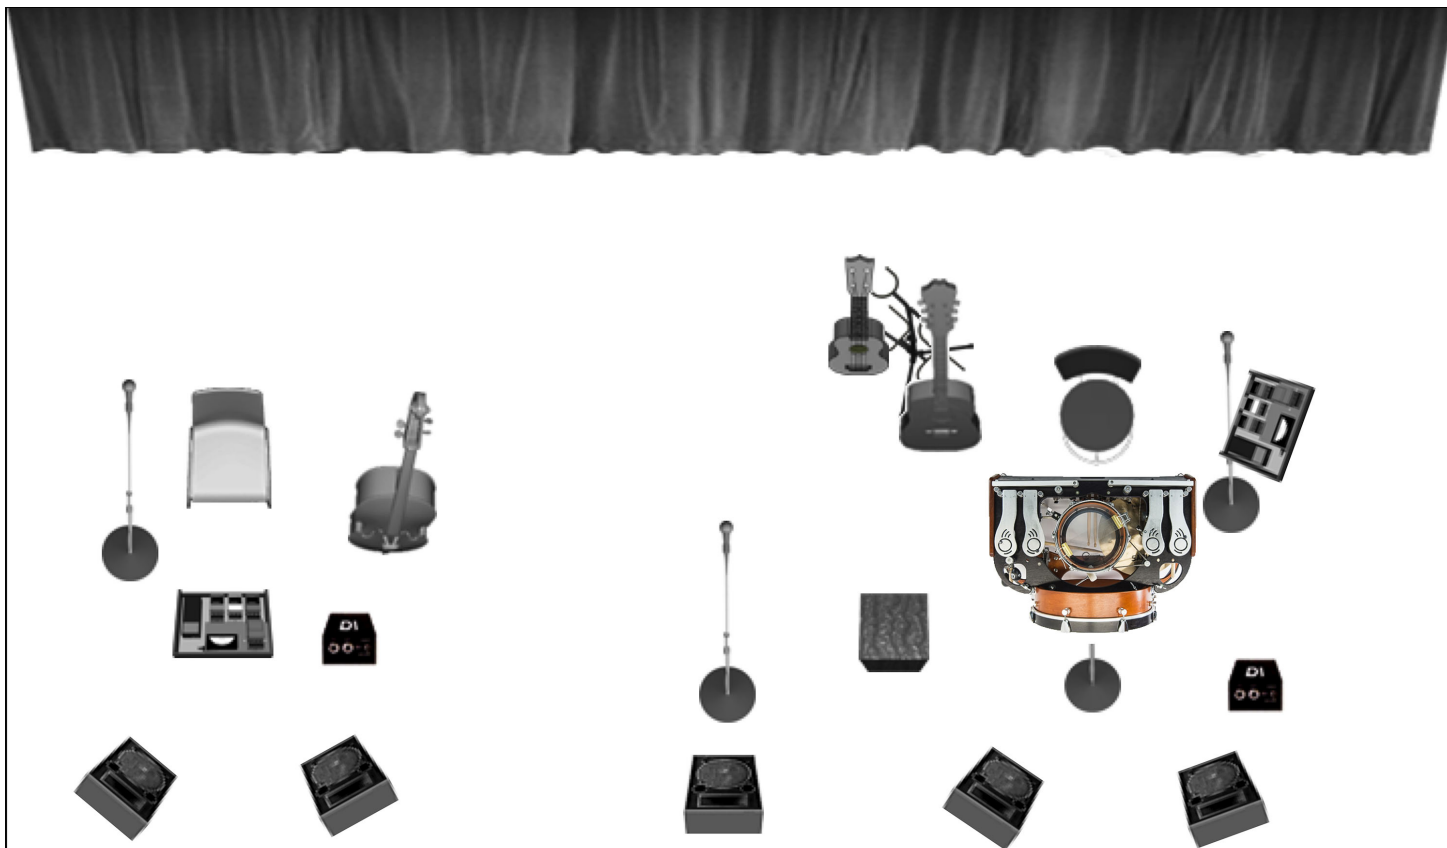

The Two's - Stage Plot with Foot Drums

Contact: Suki Kuehn 504-312-3233

thetwosnola@gmail.com

INPUT	INSTRUMENT	EQUIPMENT	MONITORS	
RUBY				
1	Vocal mics 1 & 2	- 2 - SM58s & stands (from band) - 1 XLR out from vocal FX	Ruby Monitors 1 (drums) 1. Vocal 2. Guitar 3. Cello 4. Kick drum 5. Cajon 6. Suki Talk mic	Ruby Monitor vocal 2 1. Vocal 2. Guitar 3. Cello
2	Guitar	- DI (from house)		
3	Drums & Cajon	- Beta 58 1 XLR out kick (from band) - 1 overhead (from house) **Band will move kick mic to cajon		
SUKI			Suki Monitor 1. Cello/ Suki talk mic 2. Guitar 3. Ruby Vocal 4. Kick Drum 5. Cajon	
4	Cello	- DI (from band) **NEEDS FANTOM POWER**		
5	Vocal mic (Talk only)	SM58 & Stand (from band) 1 - 1/4inch out		